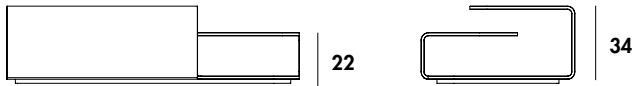

## Gallery

Tavolino in vetro curvo trasparente extrachiario, fumé o laccato mono o bicolore.

Extralight, smoked or lacquered mono or two-tones bent glass coffee table.

## Models & Dimensions

138x72x34h