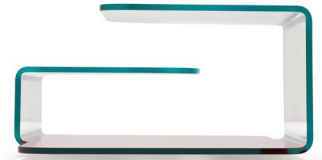

# SOVET

ITALIA

**Un tavolino composto da forme semplici che si inseguono in un loop fluido, ripiegandosi armoniosamente su sé stesse.**

Hug coffee table is represented by simple shapes running one after the other in a fluid loop, harmoniously retreating into themselves.

## Gallery

Tavolino in vetro curvo trasparente extrachiario, fumé o laccato mono o bicolore.

Extralight, smoked or lacquered mono or two-tones bent glass coffee table.

## Models & Dimensions

138x72x34h