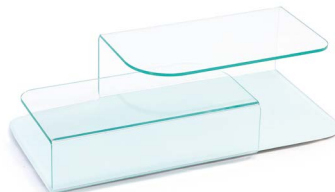

# SOVET

ITALIA

**Un tavolino composto da forme semplici che si inseguono in un loop fluido, ripiegandosi armoniosamente su sé stesse.**

Hug coffee table is represented by simple shapes running one after the other in a fluid loop, harmoniously retreating into themselves.

## Gallery

Tavolino in vetro curvo trasparente extrachiario, fumé o laccato mono o bicolore.

Extralight, smoked or lacquered mono or two-tones bent glass coffee table.