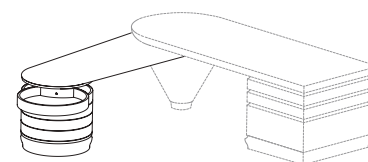

52367 - 52369
Misura massima penisola+scrivania
Max. size worktop+writing desk
cm 240 x 238 x h 74
in 94 1/2 x 93 3/4 x h 29 1/8

Misura sfruttabile piano penisola
Usable worktop size
cm 157 x 75 ÷ 62 x h 66
in 61 6/8 x 29 1/2 ÷ 24 3/8 x h 26

28

45

34