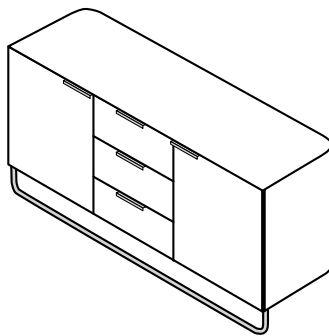

Technical Specifications

More info at
www.ligne-roset.com

© Ligne Roset 2019

SIDEBOARD UNIT 3 DRAWERS GLOSS WHITE LACQUER

DIMENSIONS

H 797 mm - W 1000 mm - D 520 mm -

Other sizes

sideboard unit 3 drawers gloss white
lacquer

DIMENSIONS

H 797 - mm
W 1000 - mm
D 520 - mm

chest of drawers 6 drawers gloss white
lacquer

DIMENSIONS

H 1434 - mm
W 500 - mm
D 520 - mm

bedside table 2 drawers gloss white lacquer

DIMENSIONS
H 459 - mm
W 500 - mm
D 420 - mm

sideboard 2 doors + 3 drawers gloss white lacquer

DIMENSIONS
H 797 - mm
W 1600 - mm
D 520 - mm

desk glass top gloss white lacquer / white glass

DIMENSIONS
H 749 - mm
W 1600 - mm
D 720 - mm

filing cabinet for hanging files - 2 drawers gloss white lacquer

DIMENSIONS
H 541 - mm
W 499 - mm
D 481 - mm

display cabinet gloss white lacquer

DIMENSIONS

H 1502 - mm

W 800 - mm

D 500 - mm

secretaire gloss white lacquer

DIMENSIONS