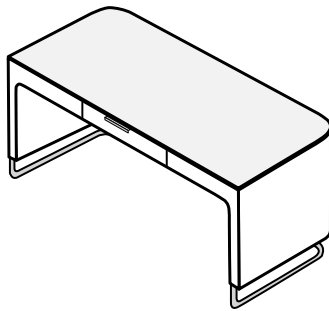

Technical Specifications

More info at
www.ligne-roset.com

© Ligne Roset 2019

SIDEBOARD UNIT 3 DRAWERS GLOSS WHITE LACQUER

DIMENSIONS

H 797 mm - W 1000 mm - D 520 mm -

Other sizes

sideboard unit 3 drawers gloss white
lacquer

DIMENSIONS

H 797 - mm
W 1000 - mm
D 520 - mm

chest of drawers 6 drawers gloss white
lacquer

DIMENSIONS

H 1434 - mm
W 500 - mm
D 520 - mm

bedside table 2 drawers gloss white lacquer

DIMENSIONS
H 459 - mm
W 500 - mm
D 420 - mm

sideboard 2 doors + 3 drawers gloss white lacquer

DIMENSIONS
H 797 - mm
W 1600 - mm
D 520 - mm

desk glass top gloss white lacquer / white glass

DIMENSIONS
H 749 - mm
W 1600 - mm
D 720 - mm

filing cabinet for hanging files - 2 drawers gloss white lacquer

DIMENSIONS
H 541 - mm
W 499 - mm
D 481 - mm

display cabinet gloss white lacquer

DIMENSIONS

H 1502 - mm

W 800 - mm

D 500 - mm

secretaire gloss white lacquer

DIMENSIONS