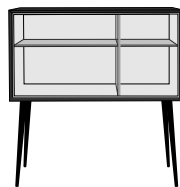

# KERMES

**Design by**  
Evangelos Vasileiou

**Description**  
A very elegant open sideboard which puts a very contemporary twist on the best of the style of the Fifties and Seventies. Satin-finish black-stained MDF with red or lavender blue lacquered interior. Feet in solid satin-finish black-stained ash, screwed to a metal plate. Internal shelves are fixed.

## SIDEBOARD BLACK / LAVENDER BLUE

**DIMENSIONS**  
H 1250 mm - W 1200 mm - D 400 mm -

### Other sizes

sideboard black / lavender blue

**DIMENSIONS**  
H 1250 - mm  
W 1200 - mm  
D 400 - mm

sideboard black / red

**DIMENSIONS**  
H 1250 - mm  
W 1200 - mm  
D 400 - mm

sideboard black / brass

**DIMENSIONS**  
H 1250 - mm  
W 1200 - mm  
D 400 - mm