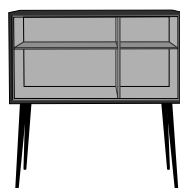

# KERMES

**Design by**  
Evangelos Vasileiou

**Description**  
A very elegant open sideboard which puts a very contemporary twist on the best of the style of the Fifties and Seventies. Satin-finish black-stained MDF with red or lavender blue lacquered interior. Feet in solid satin-finish black-stained ash, screwed to a metal plate. Internal shelves are fixed.

## SIDEBOARD BLACK / LAVENDER BLUE

**DIMENSIONS**  
H 1250 mm - W 1200 mm - D 400 mm -

### Other sizes

sideboard black / lavender blue

**DIMENSIONS**  
H 1250 - mm  
W 1200 - mm  
D 400 - mm

sideboard black / red

**DIMENSIONS**  
H 1250 - mm  
W 1200 - mm  
D 400 - mm

sideboard black / brass

**DIMENSIONS**  
H 1250 - mm  
W 1200 - mm  
D 400 - mm