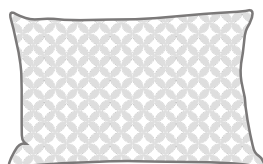

CUSHION: ALVOR

Design by

Description

Cushion cover in 33 % cotton / 67 % linen, with zip closure. Cushion interior filled with 100 % polypropylene with 100 % polyester cover.

Technical Specifications

More info at

www.ligne-roset.com

© Ligne Roset 2019

CUSHION EMBROIDERY - DORÉE

DIMENSIONS

W 300 mm - L 500 mm -

Other sizes

cushion embroidery - dorée

DIMENSIONS

W 300 - mm
L 500 - mm

cushion embroidery - verte

DIMENSIONS

W 300 - mm
L 500 - mm

cushion bronze embroidery

DIMENSIONS

W 300 - mm
L 500 - mm

cushion copper embroidery

DIMENSIONS

W 300 - mm
L 500 - mm