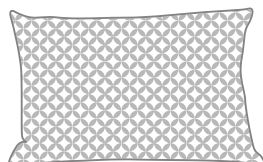

CUSHION: ALVOR

Design by

Description

Cushion cover in 33 % cotton / 67 % linen, with zip closure. Cushion interior filled with 100 % polypropylene with 100 % polyester cover.

Technical Specifications

More info at

www.ligne-roset.com

© Ligne Roset 2019

CUSHION EMBROIDERY - DORÉE

DIMENSIONS

W 300 mm - L 500 mm -

Other sizes

cushion embroidery - dorée

DIMENSIONS

W 300 - mm
L 500 - mm

cushion embroidery - verte

DIMENSIONS

W 300 - mm
L 500 - mm

cushion bronze embroidery

DIMENSIONS

W 300 - mm
L 500 - mm

cushion copper embroidery

DIMENSIONS

W 300 - mm
L 500 - mm