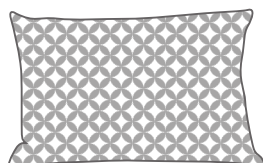

CUSHION: ALVOR

Design by

Description

Cushion cover in 33 % cotton / 67 % linen, with zip closure. Cushion interior filled with 100 % polypropylene with 100 % polyester cover.

Technical Specifications

More info at

www.ligne-roset.com

© Ligne Roset 2019

CUSHION EMBROIDERY - DORÉE

DIMENSIONS

W 300 mm - L 500 mm -

Other sizes

cushion embroidery - dorée

DIMENSIONS

W 300 - mm
L 500 - mm

cushion embroidery - verte

DIMENSIONS

W 300 - mm
L 500 - mm

cushion bronze embroidery

DIMENSIONS

W 300 - mm
L 500 - mm

cushion copper embroidery

DIMENSIONS

W 300 - mm
L 500 - mm