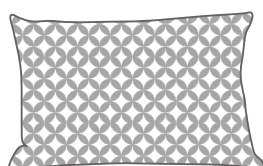

CUSHION: ALVOR

Design by

Description

Cushion cover in 33 % cotton / 67 % linen, with zip closure. Cushion interior filled with 100 % polypropylene with 100 % polyester cover.

Technical Specifications

More info at

www.ligne-roset.com

© Ligne Roset 2019

CUSHION EMBROIDERY - DORÉE

DIMENSIONS

W 300 mm - L 500 mm -

Other sizes

cushion embroidery - dorée

DIMENSIONS

W 300 - mm
L 500 - mm

cushion embroidery - verte

DIMENSIONS

W 300 - mm
L 500 - mm

cushion bronze embroidery

DIMENSIONS

W 300 - mm
L 500 - mm

cushion copper embroidery

DIMENSIONS

W 300 - mm
L 500 - mm