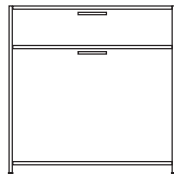

bedside table left-hinged door lacquer -
colour to order

DIMENSIONS
H 557 - mm
W 500 - mm
D 360 - mm

bedside table left-hinged door argile
lacquer

DIMENSIONS
H 557 - mm
W 500 - mm
D 360 - mm

bedside table left-hinged door white
lacquer

DIMENSIONS
H 557 - mm
W 500 - mm
D 360 - mm

bedside table left-hinged door perle
lacquer

DIMENSIONS
H 557 - mm
W 500 - mm
D 360 - mm

bedside table 1 drawer right-hinged
door / lacquer - colour to order

DIMENSIONS
H 557 - mm
W 500 - mm
D 360 - mm

bedside table 1 drawer right-hinged
door / argile lacquer

DIMENSIONS
H 557 - mm
W 500 - mm
D 360 - mm

bedside table 1 drawer right-hinged
door / white lacquer

DIMENSIONS
H 557 - mm
W 500 - mm
D 360 - mm

bedside table 1 drawer right-hinged
door / perle lacquer

DIMENSIONS
H 557 - mm
W 500 - mm
D 360 - mm

bedside table 1 drawer left-hinged door
/ lacquer - colour to order

DIMENSIONS
H 557 - mm
W 500 - mm
D 360 - mm

bedside table 1 drawer left-hinged door
/ argile lacquer