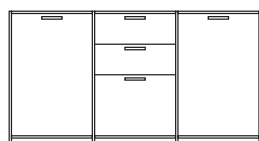

DIMENSIONS
H 783 - mm
W 1700 - mm
D 450 - mm

sideboard 2 drawers for suspended
files + 2 flap doors perle lacquer

DIMENSIONS
H 783 - mm
W 1700 - mm
D 450 - mm

pair of glass shelves clear glass

DIMENSIONS

sideboard 2 doors + 3 drawers lacquer
- colour to order