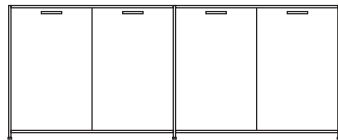

DIMENSIONS
H 783 - mm
W 1700 - mm
D 450 - mm

sideboard 2 drawers for suspended
files + 2 flap doors perle lacquer

DIMENSIONS
H 783 - mm
W 1700 - mm
D 450 - mm

pair of glass shelves clear glass

DIMENSIONS

sideboard 2 doors + 3 drawers lacquer
- colour to order

DIMENSIONS
H 855 - mm
W 1635 - mm
D 450 - mm

sideboard 2 doors + 3 drawers argile
lacquer

DIMENSIONS
H 855 - mm
W 1635 - mm
D 450 - mm

sideboard 2 doors + 3 drawers white
lacquer

DIMENSIONS
H 855 - mm
W 1635 - mm
D 450 - mm

sideboard 2 doors + 3 drawers perle
lacquer

DIMENSIONS
H 855 - mm
W 1635 - mm
D 450 - mm

sideboard 4 doors lacquer - colour to order

DIMENSIONS
H 855 - mm
W 2145 - mm
D 450 - mm

sideboard 4 doors argile lacquer

DIMENSIONS
H 855 - mm
W 2145 - mm
D 450 - mm

sideboard 4 doors white lacquer

DIMENSIONS
H 855 - mm
W 2145 - mm
D 450 - mm

sideboard 4 doors perle lacquer

DIMENSIONS
H 855 - mm
W 2145 - mm
D 450 - mm

high unit 3 flap doors + 1 drawer
lacquer - colour to order