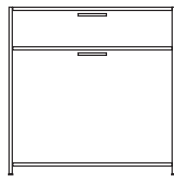

bedside table left-hinged door lacquer -
colour to order

DIMENSIONS
H 557 - mm
W 500 - mm
D 360 - mm

bedside table left-hinged door argile
lacquer

DIMENSIONS
H 557 - mm
W 500 - mm
D 360 - mm

bedside table left-hinged door white
lacquer

DIMENSIONS
H 557 - mm
W 500 - mm
D 360 - mm

bedside table left-hinged door perle
lacquer

DIMENSIONS
H 557 - mm
W 500 - mm
D 360 - mm

bedside table 1 drawer right-hinged
door / lacquer - colour to order

DIMENSIONS
H 557 - mm
W 500 - mm
D 360 - mm

bedside table 1 drawer right-hinged
door / argile lacquer

DIMENSIONS
H 557 - mm
W 500 - mm
D 360 - mm

bedside table 1 drawer right-hinged
door / white lacquer

DIMENSIONS
H 557 - mm
W 500 - mm
D 360 - mm

bedside table 1 drawer right-hinged
door / perle lacquer