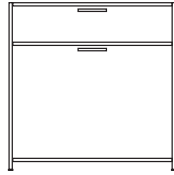

bedside table 1 drawer right-hinged
door / white lacquer

DIMENSIONS
H 557 - mm
W 500 - mm
D 360 - mm