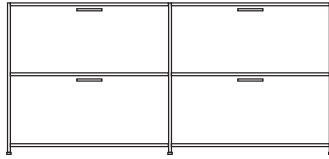

sideboard 2 drawers + 2 flap doors
argile lacquer