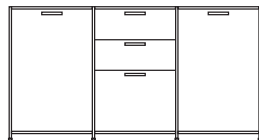

DIMENSIONS
H 855 - mm
W 1635 - mm
D 450 - mm

sideboard 2 doors + 3 drawers perle
lacquer