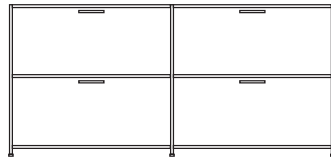

sideboard 2 drawers + 2 flap doors
perle lacquer

DIMENSIONS
H 783 - mm
W 1700 - mm
D 450 - mm

pair of glass shelves clear glass

DIMENSIONS

sideboard 2 drawers for suspended files + 2 flap doors lacquer - colour to order

DIMENSIONS

H 783 - mm
W 1700 - mm
D 450 - mm

sideboard 2 drawers for suspended files + 2 flap doors argile lacquer

DIMENSIONS

H 783 - mm
W 1700 - mm
D 450 - mm

sideboard 2 drawers for suspended
files + 2 flap doors white lacquer