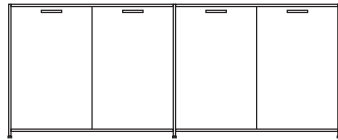

DIMENSIONS
H 783 - mm
W 1700 - mm
D 450 - mm

sideboard 2 drawers for suspended
files + 2 flap doors perle lacquer

DIMENSIONS
H 783 - mm
W 1700 - mm
D 450 - mm

pair of glass shelves clear glass

DIMENSIONS

sideboard 2 doors + 3 drawers lacquer
- colour to order

DIMENSIONS
H 855 - mm
W 1635 - mm
D 450 - mm

sideboard 2 doors + 3 drawers argile
lacquer

DIMENSIONS
H 855 - mm
W 1635 - mm
D 450 - mm

sideboard 2 doors + 3 drawers white
lacquer

DIMENSIONS
H 855 - mm
W 1635 - mm
D 450 - mm

sideboard 2 doors + 3 drawers perle
lacquer

DIMENSIONS
H 855 - mm
W 1635 - mm
D 450 - mm

sideboard 4 doors lacquer - colour to order

DIMENSIONS
H 855 - mm
W 2145 - mm
D 450 - mm

sideboard 4 doors argile lacquer

DIMENSIONS
H 855 - mm
W 2145 - mm
D 450 - mm

sideboard 4 doors white lacquer

DIMENSIONS
H 855 - mm
W 2145 - mm
D 450 - mm

sideboard 4 doors perle lacquer

DIMENSIONS
H 855 - mm
W 2145 - mm
D 450 - mm

high unit 3 flap doors + 1 drawer
lacquer - colour to order