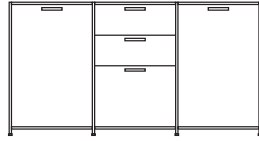

sideboard 2 doors + 3 drawers argile
lacquer