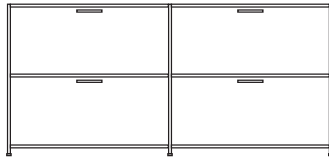

DIMENSIONS

H 783 - mm
W 1700 - mm
D 450 - mm

sideboard 2 drawers + 2 flap doors
argile lacquer

DIMENSIONS
H 783 - mm
W 1700 - mm
D 450 - mm

sideboard 2 drawers + 2 flap doors
white lacquer

DIMENSIONS
H 783 - mm
W 1700 - mm
D 450 - mm