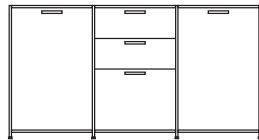

DIMENSIONS

H 783 - mm
W 1700 - mm
D 450 - mm

sideboard 2 drawers for suspended files + 2 flap doors argile lacquer

DIMENSIONS

H 783 - mm
W 1700 - mm
D 450 - mm

sideboard 2 drawers for suspended
files + 2 flap doors white lacquer

DIMENSIONS
H 783 - mm
W 1700 - mm
D 450 - mm

sideboard 2 drawers for suspended
files + 2 flap doors perle lacquer

DIMENSIONS
H 783 - mm
W 1700 - mm
D 450 - mm

pair of glass shelves clear glass

DIMENSIONS

sideboard 2 doors + 3 drawers lacquer
- colour to order

DIMENSIONS
H 855 - mm
W 1635 - mm
D 450 - mm

sideboard 2 doors + 3 drawers argile
lacquer

DIMENSIONS
H 855 - mm
W 1635 - mm
D 450 - mm

sideboard 2 doors + 3 drawers white
lacquer

DIMENSIONS
H 855 - mm
W 1635 - mm
D 450 - mm