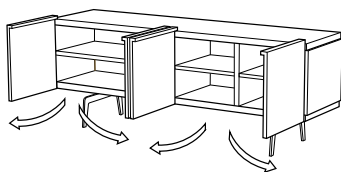

### DIMENSIONS

H 713 - mm  
W 1820 - mm  
D 472 - mm

4-door sideboard brilliant chromed base 1 lacq. door/3 wood doors

### DIMENSIONS

H 713 - mm  
W 1820 - mm  
D 472 - mm

television on the upper top and to conceal its peripherals behind a flap door. A double-sided version is also on offer for use in the centre of a room, in which case it is advisable to order a rear finishing strip to cover the structure of the base. The back panel is always lacquered on both faces.

### Technical Specifications

More info at  
[www.ligne-roset.com](http://www.ligne-roset.com)

© Ligne Roset 2019

4-door sideboard brilliant chromed  
base 4 lacquered doors

**DIMENSIONS**  
H 713 - mm  
W 1820 - mm  
D 472 - mm