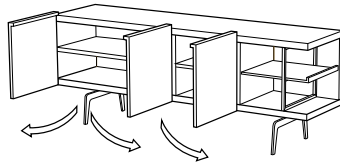

sideboard with 3 doors + rh niche
brilliant chromed base 3 wood doors

DIMENSIONS
H 713 - mm
W 1820 - mm
D 472 - mm