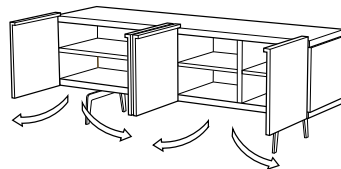

Other sizes

4-door sideboard brilliant chromed base 3 lacq. doors/1 wood door

DIMENSIONS

H 713 - mm
W 1820 - mm
D 472 - mm