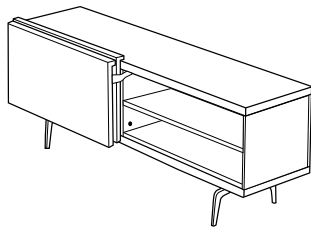

**DIMENSIONS**  
H 713 - mm  
W 1820 - mm  
D 472 - mm

sideboard with 3 doors + rh niche argile  
lacquered base 1 lacq. door/2 wood  
doors

**DIMENSIONS**  
H 713 - mm  
W 1820 - mm  
D 472 - mm

sideboard with 3 doors + rh niche argile  
lacquered base 3 lacquered doors

**DIMENSIONS**  
H 713 - mm  
W 1820 - mm  
D 472 - mm

sideboard with 3 doors + rh niche argile  
lacquered base 3 wood doors

**DIMENSIONS**  
H 713 - mm  
W 1820 - mm  
D 472 - mm

sideboard with coplanar doors argile  
lacquered base 2 wood doors

**DIMENSIONS**  
H 713 - mm  
W 1820 - mm  
D 472 - mm

sideboard with coplanar doors argile  
lacquered base 2 lacquered doors

**DIMENSIONS**  
H 713 - mm  
W 1820 - mm  
D 472 - mm

sideboard with coplanar doors brilliant  
chromed base 2 wood doors