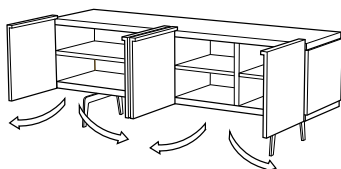

### DIMENSIONS

H 713 - mm  
W 1820 - mm  
D 472 - mm

television on the upper top and to conceal its peripherals behind a flap door. A double-sided version is also on offer for use in the centre of a room, in which case it is advisable to order a rear finishing strip to cover the structure of the base. The back panel is always lacquered on both faces.

### Technical Specifications

More info at  
[www.ligne-roset.com](http://www.ligne-roset.com)

© Ligne Roset 2019

4-door sideboard brilliant chromed  
base 4 lacquered doors

**DIMENSIONS**  
H 713 - mm  
W 1820 - mm  
D 472 - mm

4-door sideboard brilliant chromed  
base 4 wood doors

**DIMENSIONS**  
H 713 - mm  
W 1820 - mm  
D 472 - mm

4-door sideboard argile lacquered base  
3 lacq. doors/1 wood door

**DIMENSIONS**  
H 713 - mm  
W 1820 - mm  
D 472 - mm