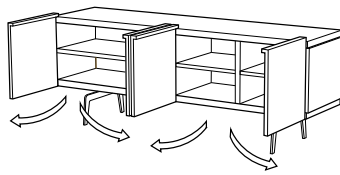

### Technical Specifications

More info at  
[www.ligne-roset.com](http://www.ligne-roset.com)

© Ligne Roset 2019

4-door sideboard brilliant chromed  
base 4 lacquered doors

**DIMENSIONS**  
H 713 - mm  
W 1820 - mm  
D 472 - mm

4-door sideboard brilliant chromed  
base 4 wood doors

**DIMENSIONS**  
H 713 - mm  
W 1820 - mm  
D 472 - mm

4-door sideboard argile lacquered base  
3 lacq. doors/1 wood door

**DIMENSIONS**  
H 713 - mm  
W 1820 - mm  
D 472 - mm

4-door sideboard argile lacquered base  
1 lacq. door/3 wood doors

**DIMENSIONS**  
H 713 - mm  
W 1820 - mm  
D 472 - mm

4-door sideboard argile lacquered base  
4 lacquered doors

**DIMENSIONS**  
H 713 - mm  
W 1820 - mm  
D 472 - mm