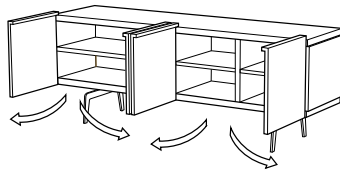

### Technical Specifications

More info at  
[www.ligne-roset.com](http://www.ligne-roset.com)

© Ligne Roset 2019

4-door sideboard brilliant chromed  
base 4 lacquered doors

**DIMENSIONS**  
H 713 - mm  
W 1820 - mm  
D 472 - mm

4-door sideboard brilliant chromed  
base 4 wood doors

**DIMENSIONS**  
H 713 - mm  
W 1820 - mm  
D 472 - mm

4-door sideboard argile lacquered base  
3 lacq. doors/1 wood door

**DIMENSIONS**  
H 713 - mm  
W 1820 - mm  
D 472 - mm

4-door sideboard argile lacquered base  
1 lacq. door/3 wood doors

**DIMENSIONS**  
H 713 - mm  
W 1820 - mm  
D 472 - mm

4-door sideboard argile lacquered base  
4 lacquered doors

**DIMENSIONS**  
H 713 - mm  
W 1820 - mm  
D 472 - mm