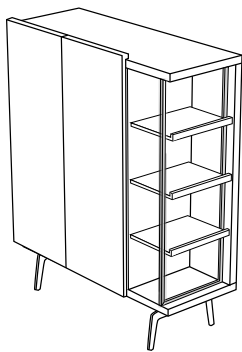

**DIMENSIONS**  
H 713 - mm  
W 1820 - mm  
D 472 - mm

sideboard with 3 doors + rh niche argile  
lacquered base 3 wood doors

**DIMENSIONS**  
H 713 - mm  
W 1820 - mm  
D 472 - mm

sideboard with coplanar doors argile  
lacquered base 2 wood doors

**DIMENSIONS**  
H 713 - mm  
W 1820 - mm  
D 472 - mm

sideboard with coplanar doors argile  
lacquered base 2 lacquered doors

**DIMENSIONS**  
H 713 - mm  
W 1820 - mm  
D 472 - mm

sideboard with coplanar doors brilliant  
chromed base 2 wood doors

**DIMENSIONS**  
H 713 - mm  
W 1820 - mm  
D 472 - mm

sideboard with coplanar doors brilliant  
chromed base 2 lacquered doors

**DIMENSIONS**  
H 713 - mm  
W 1820 - mm  
D 472 - mm

occasional unit with niche & internal  
divider brilliant chromed base / 2 wood  
doors

**DIMENSIONS**  
H 1463 - mm  
W 1210 - mm  
D 472 - mm

occasional unit with niche & internal  
divider brilliant chromed base / 2  
lacquered doors

**DIMENSIONS**  
H 1463 - mm  
W 1210 - mm  
D 472 - mm