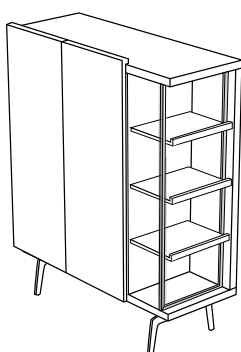

**DIMENSIONS**  
H 713 - mm  
W 1820 - mm  
D 472 - mm

sideboard with coplanar doors brilliant  
chromed base 2 lacquered doors

**DIMENSIONS**  
H 713 - mm  
W 1820 - mm  
D 472 - mm

occasional unit with niche & internal  
divider brilliant chromed base / 2 wood  
doors

**DIMENSIONS**  
H 1463 - mm  
W 1210 - mm  
D 472 - mm

occasional unit with niche & internal  
divider brilliant chromed base / 2  
lacquered doors

**DIMENSIONS**  
H 1463 - mm  
W 1210 - mm  
D 472 - mm

occasional unit with niche & internal  
divider argile lacquered base / 2 wood  
doors

**DIMENSIONS**  
H 1463 - mm  
W 1210 - mm  
D 472 - mm

occasional unit with niche & internal  
divider argile lacquered base / 2  
lacquered doors

**DIMENSIONS**  
H 1463 - mm  
W 1210 - mm  
D 472 - mm

occasional unit with niche without  
internal divider brilliant chromed base /  
2 wood doors

**DIMENSIONS**  
H 1463 - mm  
W 1210 - mm  
D 472 - mm