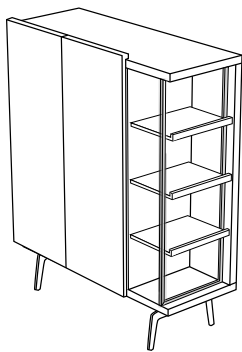

**DIMENSIONS**  
H 1463 - mm  
W 1210 - mm  
D 472 - mm

occasional unit with niche without  
internal divider brilliant chromed base /  
2 wood doors

**DIMENSIONS**  
H 1463 - mm  
W 1210 - mm  
D 472 - mm

occasional unit with niche without  
internal divider brilliant chromed base /  
2 lacquered doors

**DIMENSIONS**  
H 1463 - mm  
W 1210 - mm  
D 472 - mm

occasional unit with niche without  
internal divider argile lacquered base /  
2 wood doors

**DIMENSIONS**  
H 1463 - mm  
W 1210 - mm  
D 472 - mm

occasional unit with niche without  
internal divider argile lacquered base /  
2 lacquered doors

**DIMENSIONS**  
H 1463 - mm  
W 1210 - mm  
D 472 - mm

**DIMENSIONS**  
H 690 - mm  
W 2220 - mm  
D 450 - mm

sideboard double height on plinth

**DIMENSIONS**

H 890 - mm

W 2220 - mm

D 450 - mm