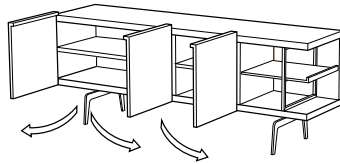

**DIMENSIONS**  
H 713 - mm  
W 1820 - mm  
D 472 - mm

sideboard with 3 doors + rh niche  
brilliant chromed base 3 wood doors

**DIMENSIONS**  
H 713 - mm  
W 1820 - mm  
D 472 - mm

sideboard with 3 doors + rh niche argile  
lacquered base 2 lacq. doors/1 wood  
door

**DIMENSIONS**  
H 713 - mm  
W 1820 - mm  
D 472 - mm

sideboard with 3 doors + rh niche argile  
lacquered base 1 lacq. door/2 wood  
doors

**DIMENSIONS**  
H 713 - mm  
W 1820 - mm  
D 472 - mm

sideboard with 3 doors + rh niche argile  
lacquered base 3 lacquered doors

**DIMENSIONS**  
H 713 - mm  
W 1820 - mm  
D 472 - mm

sideboard with 3 doors + rh niche argile  
lacquered base 3 wood doors

**DIMENSIONS**  
H 713 - mm  
W 1820 - mm  
D 472 - mm

sideboard with coplanar doors argile  
lacquered base 2 wood doors