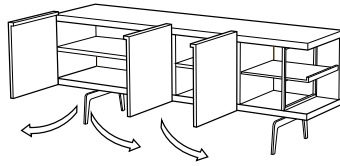

**DIMENSIONS**  
H 713 - mm  
W 1820 - mm  
D 472 - mm

sideboard with 3 doors + rh niche  
brilliant chromed base 3 wood doors

**DIMENSIONS**  
H 713 - mm  
W 1820 - mm  
D 472 - mm

sideboard with 3 doors + rh niche argile  
lacquered base 2 lacq. doors/1 wood  
door

**DIMENSIONS**  
H 713 - mm  
W 1820 - mm  
D 472 - mm

sideboard with 3 doors + rh niche argile  
lacquered base 1 lacq. door/2 wood  
doors

**DIMENSIONS**  
H 713 - mm  
W 1820 - mm  
D 472 - mm

sideboard with 3 doors + rh niche argile  
lacquered base 3 lacquered doors