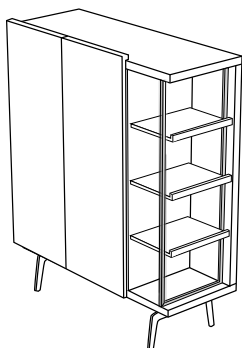

**DIMENSIONS**  
H 713 - mm  
W 1820 - mm  
D 472 - mm

sideboard with coplanar doors argile  
lacquered base 2 lacquered doors

**DIMENSIONS**  
H 713 - mm  
W 1820 - mm  
D 472 - mm

sideboard with coplanar doors brilliant  
chromed base 2 wood doors

**DIMENSIONS**  
H 713 - mm  
W 1820 - mm  
D 472 - mm

sideboard with coplanar doors brilliant  
chromed base 2 lacquered doors

**DIMENSIONS**  
H 713 - mm  
W 1820 - mm  
D 472 - mm

occasional unit with niche & internal  
divider brilliant chromed base / 2 wood  
doors

**DIMENSIONS**  
H 1463 - mm  
W 1210 - mm  
D 472 - mm

occasional unit with niche & internal  
divider brilliant chromed base / 2  
lacquered doors

**DIMENSIONS**  
H 1463 - mm  
W 1210 - mm  
D 472 - mm

**DIMENSIONS**  
H 690 - mm  
W 2220 - mm  
D 450 - mm

sideboard double height on plinth

**DIMENSIONS**

H 890 - mm

W 2220 - mm

D 450 - mm