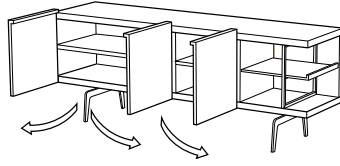

4-door sideboard brilliant chromed  
base 4 wood doors

**DIMENSIONS**  
H 713 - mm  
W 1820 - mm  
D 472 - mm

4-door sideboard argile lacquered base  
3 lacq. doors/1 wood door

**DIMENSIONS**  
H 713 - mm  
W 1820 - mm  
D 472 - mm

4-door sideboard argile lacquered base  
1 lacq. door/3 wood doors

**DIMENSIONS**  
H 713 - mm  
W 1820 - mm  
D 472 - mm

4-door sideboard argile lacquered base  
4 lacquered doors

**DIMENSIONS**  
H 713 - mm  
W 1820 - mm  
D 472 - mm

4-door sideboard argile lacquered base  
4 wood doors

**DIMENSIONS**  
H 713 - mm  
W 1820 - mm  
D 472 - mm

sideboard with 3 doors + rh niche  
brilliant chromed base 2 lacq. doors/1  
wood door

**DIMENSIONS**  
H 713 - mm  
W 1820 - mm  
D 472 - mm