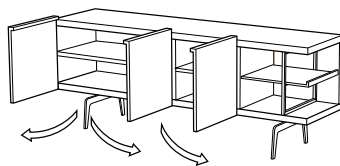

sideboard with 3 doors + rh niche  
brilliant chromed base 1 lacq. door/2  
wood doors

**DIMENSIONS**  
H 713 - mm  
W 1820 - mm  
D 472 - mm

sideboard with 3 doors + rh niche  
brilliant chromed base 3 lacquered  
doors

**DIMENSIONS**  
H 713 - mm  
W 1820 - mm  
D 472 - mm

sideboard with 3 doors + rh niche  
brilliant chromed base 3 wood doors

**DIMENSIONS**  
H 713 - mm  
W 1820 - mm  
D 472 - mm

sideboard with 3 doors + rh niche argile  
lacquered base 2 lacq. doors/1 wood  
door