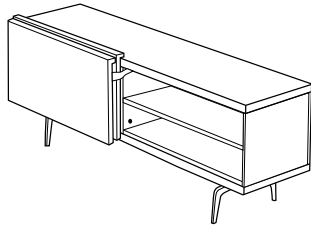

**DIMENSIONS**  
H 713 - mm  
W 1820 - mm  
D 472 - mm

sideboard with 3 doors + rh niche  
brilliant chromed base 3 wood doors

**DIMENSIONS**  
H 713 - mm  
W 1820 - mm  
D 472 - mm

sideboard with 3 doors + rh niche argile  
lacquered base 2 lacq. doors/1 wood  
door

**DIMENSIONS**  
H 713 - mm  
W 1820 - mm  
D 472 - mm

sideboard with 3 doors + rh niche argile  
lacquered base 1 lacq. door/2 wood  
doors

**DIMENSIONS**  
H 713 - mm  
W 1820 - mm  
D 472 - mm

sideboard with 3 doors + rh niche argile  
lacquered base 3 lacquered doors

**DIMENSIONS**  
H 713 - mm  
W 1820 - mm  
D 472 - mm

sideboard with 3 doors + rh niche argile  
lacquered base 3 wood doors

**DIMENSIONS**  
H 713 - mm  
W 1820 - mm  
D 472 - mm

sideboard with coplanar doors argile  
lacquered base 2 wood doors