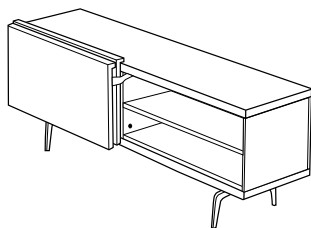

**DIMENSIONS**  
H 713 - mm  
W 1820 - mm  
D 472 - mm

sideboard with coplanar doors argile  
lacquered base 2 lacquered doors

**DIMENSIONS**  
H 713 - mm  
W 1820 - mm  
D 472 - mm

sideboard with coplanar doors brilliant  
chromed base 2 wood doors

**DIMENSIONS**  
H 713 - mm  
W 1820 - mm  
D 472 - mm

sideboard with coplanar doors brilliant  
chromed base 2 lacquered doors

**DIMENSIONS**  
H 713 - mm  
W 1820 - mm  
D 472 - mm

occasional unit with niche & internal  
divider brilliant chromed base / 2 wood  
doors