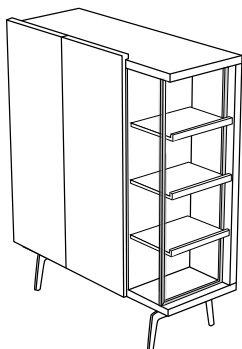

**DIMENSIONS**  
H 713 - mm  
W 1820 - mm  
D 472 - mm

sideboard with coplanar doors argile  
lacquered base 2 lacquered doors

**DIMENSIONS**  
H 713 - mm  
W 1820 - mm  
D 472 - mm

sideboard with coplanar doors brilliant  
chromed base 2 wood doors

**DIMENSIONS**  
H 713 - mm  
W 1820 - mm  
D 472 - mm

sideboard with coplanar doors brilliant  
chromed base 2 lacquered doors

**DIMENSIONS**  
H 713 - mm  
W 1820 - mm  
D 472 - mm

occasional unit with niche & internal  
divider brilliant chromed base / 2 wood  
doors

**DIMENSIONS**  
H 1463 - mm  
W 1210 - mm  
D 472 - mm

occasional unit with niche & internal  
divider brilliant chromed base / 2  
lacquered doors

**DIMENSIONS**  
H 1463 - mm  
W 1210 - mm  
D 472 - mm

**DIMENSIONS**  
H 690 - mm  
W 2220 - mm  
D 450 - mm

sideboard double height on plinth

**DIMENSIONS**

H 890 - mm

W 2220 - mm

D 450 - mm