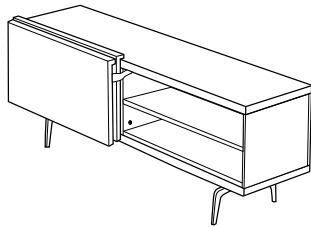

**DIMENSIONS**  
H 713 - mm  
W 1820 - mm  
D 472 - mm

sideboard with 3 doors + rh niche argile  
lacquered base 1 lacq. door/2 wood  
doors

**DIMENSIONS**  
H 713 - mm  
W 1820 - mm  
D 472 - mm

sideboard with 3 doors + rh niche argile  
lacquered base 3 lacquered doors

**DIMENSIONS**  
H 713 - mm  
W 1820 - mm  
D 472 - mm

sideboard with 3 doors + rh niche argile  
lacquered base 3 wood doors

**DIMENSIONS**  
H 713 - mm  
W 1820 - mm  
D 472 - mm

sideboard with coplanar doors argile  
lacquered base 2 wood doors

**DIMENSIONS**  
H 713 - mm  
W 1820 - mm  
D 472 - mm

sideboard with coplanar doors argile  
lacquered base 2 lacquered doors

**DIMENSIONS**  
H 713 - mm  
W 1820 - mm  
D 472 - mm

sideboard with coplanar doors brilliant  
chromed base 2 wood doors