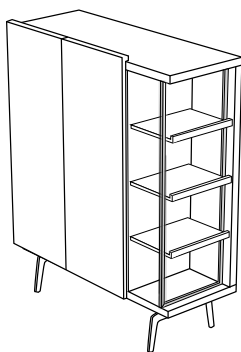

**DIMENSIONS**  
H 713 - mm  
W 1820 - mm  
D 472 - mm

sideboard with coplanar doors brilliant  
chromed base 2 lacquered doors

**DIMENSIONS**  
H 713 - mm  
W 1820 - mm  
D 472 - mm

occasional unit with niche & internal  
divider brilliant chromed base / 2 wood  
doors

**DIMENSIONS**  
H 1463 - mm  
W 1210 - mm  
D 472 - mm

occasional unit with niche & internal  
divider brilliant chromed base / 2  
lacquered doors

**DIMENSIONS**  
H 1463 - mm  
W 1210 - mm  
D 472 - mm

occasional unit with niche & internal  
divider argile lacquered base / 2 wood  
doors

**DIMENSIONS**  
H 1463 - mm  
W 1210 - mm  
D 472 - mm

occasional unit with niche & internal  
divider argile lacquered base / 2  
lacquered doors

**DIMENSIONS**  
H 1463 - mm  
W 1210 - mm  
D 472 - mm

occasional unit with niche without  
internal divider brilliant chromed base /  
2 wood doors

**DIMENSIONS**  
H 1463 - mm  
W 1210 - mm  
D 472 - mm