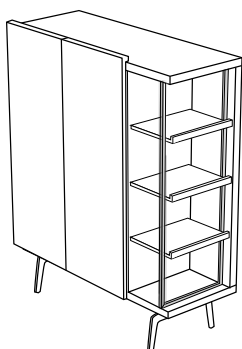

**DIMENSIONS**  
H 713 - mm  
W 1820 - mm  
D 472 - mm

sideboard with coplanar doors brilliant  
chromed base 2 lacquered doors

**DIMENSIONS**  
H 713 - mm  
W 1820 - mm  
D 472 - mm

occasional unit with niche & internal  
divider brilliant chromed base / 2 wood  
doors

**DIMENSIONS**  
H 1463 - mm  
W 1210 - mm  
D 472 - mm

occasional unit with niche & internal  
divider brilliant chromed base / 2  
lacquered doors

**DIMENSIONS**  
H 1463 - mm  
W 1210 - mm  
D 472 - mm

occasional unit with niche & internal  
divider argile lacquered base / 2 wood  
doors

**DIMENSIONS**  
H 1463 - mm  
W 1210 - mm  
D 472 - mm

occasional unit with niche & internal  
divider argile lacquered base / 2  
lacquered doors

**DIMENSIONS**  
H 1463 - mm  
W 1210 - mm  
D 472 - mm

occasional unit with niche without  
internal divider brilliant chromed base /  
2 wood doors

**DIMENSIONS**  
H 1463 - mm  
W 1210 - mm  
D 472 - mm