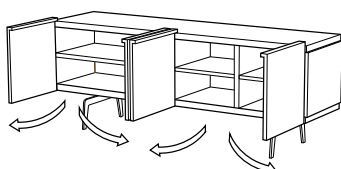

### DIMENSIONS

H 713 - mm  
W 1820 - mm  
D 472 - mm

television on the upper top and to conceal its peripherals behind a flap door. A double-sided version is also on offer for use in the centre of a room, in which case it is advisable to order a rear finishing strip to cover the structure of the base. The back panel is always lacquered on both faces.

### Technical Specifications

More info at  
[www.ligne-roset.com](http://www.ligne-roset.com)

© Ligne Roset 2019

4-door sideboard brilliant chromed  
base 4 lacquered doors

**DIMENSIONS**  
H 713 - mm  
W 1820 - mm  
D 472 - mm

4-door sideboard brilliant chromed  
base 4 wood doors

**DIMENSIONS**  
H 713 - mm  
W 1820 - mm  
D 472 - mm

4-door sideboard argile lacquered base  
3 lacq. doors/1 wood door

**DIMENSIONS**  
H 713 - mm  
W 1820 - mm  
D 472 - mm