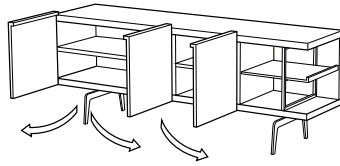

sideboard with 3 doors + rh niche
brilliant chromed base 3 lacquered
doors

DIMENSIONS
H 713 - mm
W 1820 - mm
D 472 - mm