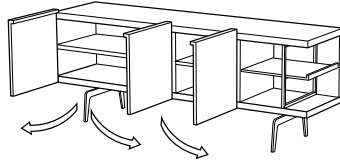

**DIMENSIONS**  
H 713 - mm  
W 1820 - mm  
D 472 - mm

sideboard with 3 doors + rh niche  
brilliant chromed base 3 wood doors

**DIMENSIONS**  
H 713 - mm  
W 1820 - mm  
D 472 - mm

sideboard with 3 doors + rh niche argile  
lacquered base 2 lacq. doors/1 wood  
door

**DIMENSIONS**  
H 713 - mm  
W 1820 - mm  
D 472 - mm

sideboard with 3 doors + rh niche argile  
lacquered base 1 lacq. door/2 wood  
doors

**DIMENSIONS**  
H 713 - mm  
W 1820 - mm  
D 472 - mm

sideboard with 3 doors + rh niche argile  
lacquered base 3 lacquered doors