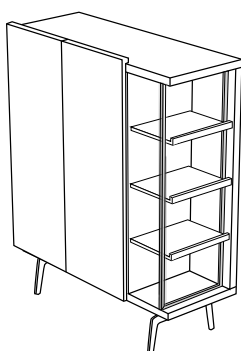

**DIMENSIONS**  
H 1463 - mm  
W 1210 - mm  
D 472 - mm

occasional unit with niche & internal  
divider brilliant chromed base / 2  
lacquered doors

**DIMENSIONS**  
H 1463 - mm  
W 1210 - mm  
D 472 - mm

**DIMENSIONS**  
H 1463 - mm  
W 1210 - mm  
D 472 - mm

occasional unit with niche without  
internal divider brilliant chromed base /  
2 wood doors

**DIMENSIONS**  
H 1463 - mm  
W 1210 - mm  
D 472 - mm

occasional unit with niche without  
internal divider brilliant chromed base /  
2 lacquered doors

**DIMENSIONS**  
H 1463 - mm  
W 1210 - mm  
D 472 - mm

occasional unit with niche without  
internal divider argile lacquered base /  
2 wood doors

**DIMENSIONS**  
H 690 - mm  
W 2220 - mm  
D 450 - mm

sideboard double height on plinth

**DIMENSIONS**

H 890 - mm

W 2220 - mm

D 450 - mm