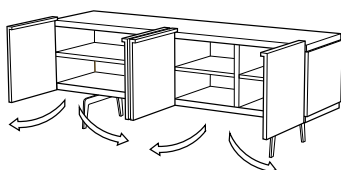

### DIMENSIONS

H 713 - mm  
W 1820 - mm  
D 472 - mm

television on the upper top and to conceal its peripherals behind a flap door. A double-sided version is also on offer for use in the centre of a room, in which case it is advisable to order a rear finishing strip to cover the structure of the base. The back panel is always lacquered on both faces.

### Technical Specifications

More info at  
[www.ligne-roset.com](http://www.ligne-roset.com)

© Ligne Roset 2019

4-door sideboard brilliant chromed  
base 4 lacquered doors

**DIMENSIONS**  
H 713 - mm  
W 1820 - mm  
D 472 - mm

4-door sideboard brilliant chromed  
base 4 wood doors

**DIMENSIONS**  
H 713 - mm  
W 1820 - mm  
D 472 - mm

4-door sideboard argile lacquered base  
3 lacq. doors/1 wood door

**DIMENSIONS**  
H 713 - mm  
W 1820 - mm  
D 472 - mm