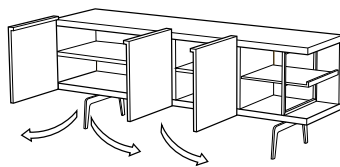

4-door sideboard argile lacquered base  
1 lacq. door/3 wood doors

**DIMENSIONS**  
H 713 - mm  
W 1820 - mm  
D 472 - mm

4-door sideboard argile lacquered base  
4 lacquered doors

**DIMENSIONS**  
H 713 - mm  
W 1820 - mm  
D 472 - mm

4-door sideboard argile lacquered base  
4 wood doors

**DIMENSIONS**  
H 713 - mm  
W 1820 - mm  
D 472 - mm

sideboard with 3 doors + rh niche  
brilliant chromed base 2 lacq. doors/1  
wood door

**DIMENSIONS**  
H 713 - mm  
W 1820 - mm  
D 472 - mm