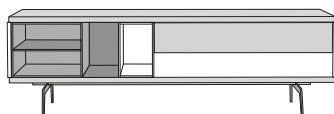

sideboard on feet single height

DIMENSIONS
H 690 - mm
W 2220 - mm
D 450 - mm